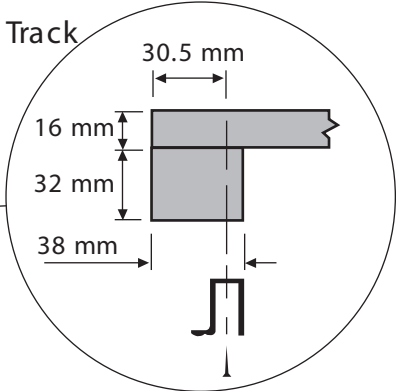

F1 FOLDING DOOR - with Hettich 770 system

Side View

Top Track

Hang the rollers of folding hinge to top track, follow by pushing up the guide pins to top track.

Fixing Details

Complete Folding System