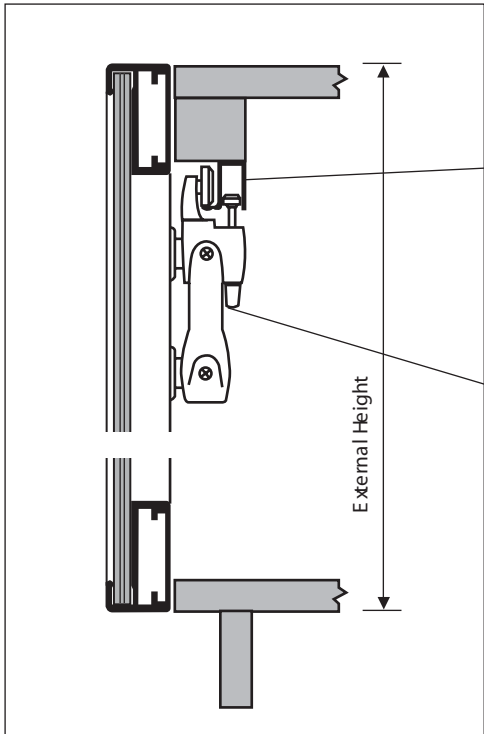

F1 FOLDING DOOR - with Hettich 770 system

Side View

Top Track

Hang the rollers of folding hinge to top track, follow by pushing up the guide pins to top track.

Fixing Details

Complete Folding System