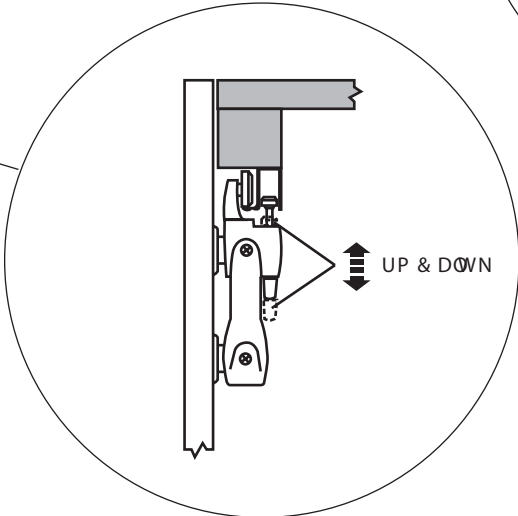

F1 FOLDING DOOR - with Hettich 770 system

Side View

Top Track

Hang the rollers of folding hinge to top track, follow by pushing up the guide pins to top track.

Fixing Details

Complete Folding System