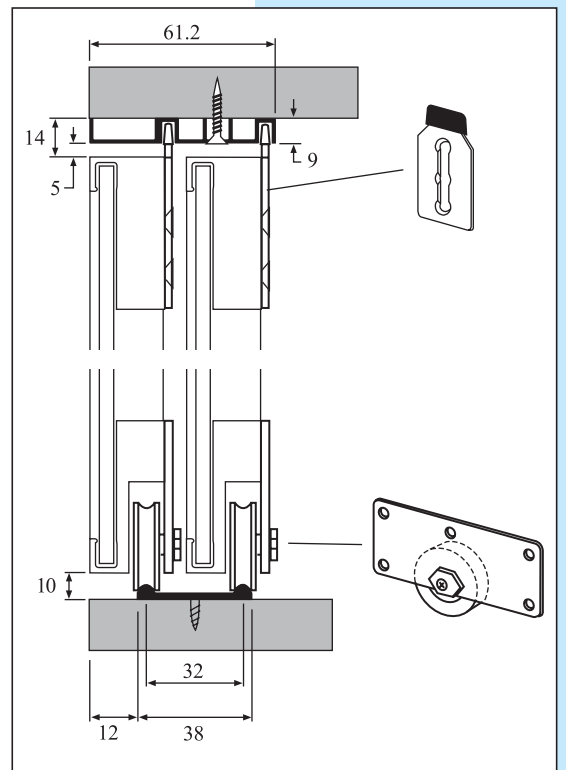

For Door Thickness 22mm

5 mm Glass

Internal Lower Guide

Lower Track

External Lower Guide

**Complete Sliding System**

Bottom Stopper

**S4 SLIDING DOOR for wardrobe (60 kgs)**  
aluminium frame glass door / aluminium frame ACP door

Maximum 5mm Adjustment  
\* Hey Key Provided