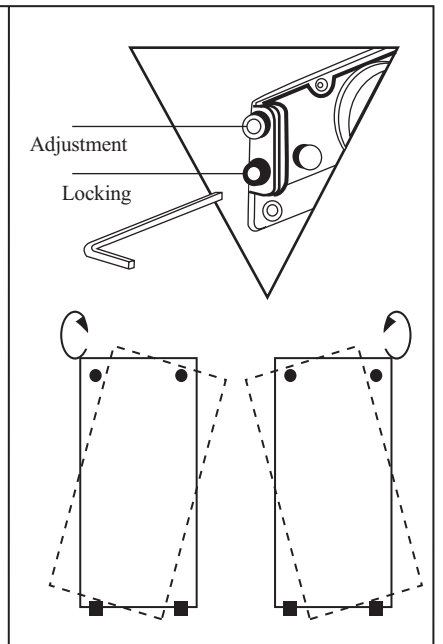

# S5 LIDING DOOR FOR WARDROBE (65 kgs)

ART 9876  
Aluminium  
Frame  
Glass Door

Roller (External Door)

Top Stopper

9869  
Add On  
profile

Roller (Internal Door)

**\*Adjustable Top Track**

Divider

For Door Thickness 22mm

5 mm Glass

Internal Lower Guide

Lower Track

External Lower Guide

**Complete Sliding System**

Bottom Stopper

**S4 SLIDING DOOR for wardrobe (60 kgs)**  
aluminium frame glass door / aluminium frame ACP door

Maximum 5mm Adjustment  
\* Hey Key Provided