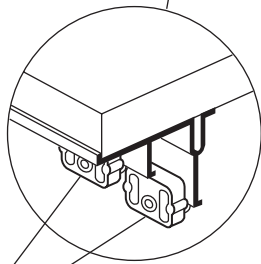

For Door Thickness 22mm

5 mm Glass

Internal Lower Guide

Lower Track

External Lower Guide

**Complete Sliding System**

Bottom Stopper

**S4 SLIDING DOOR for wardrobe (60 kgs)**  
aluminium frame glass door / aluminium frame ACP door

Maximum 5mm Adjustment  
\* Hey Key Provided