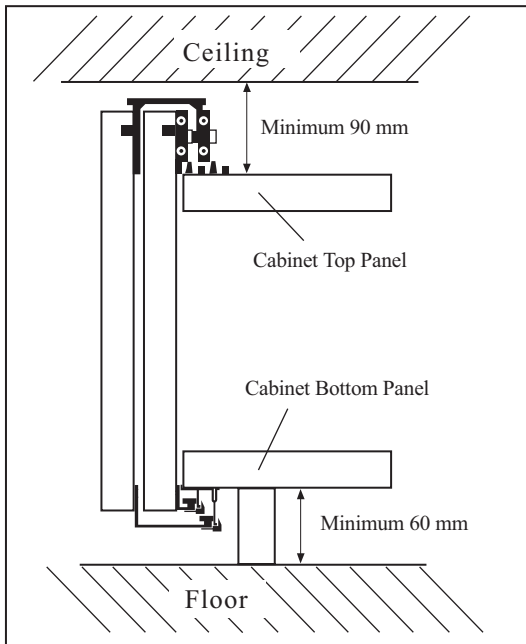

For Door Thickness 22mm

5 mm Glass

Internal Lower Guide

Lower Track

External Lower Guide

**Complete Sliding System**

Bottom Stopper

**S4 SLIDING DOOR for wardrobe (60 kgs)**  
aluminium frame glass door / aluminium frame ACP door

Maximum 5mm Adjustment  
\* Hey Key Provided