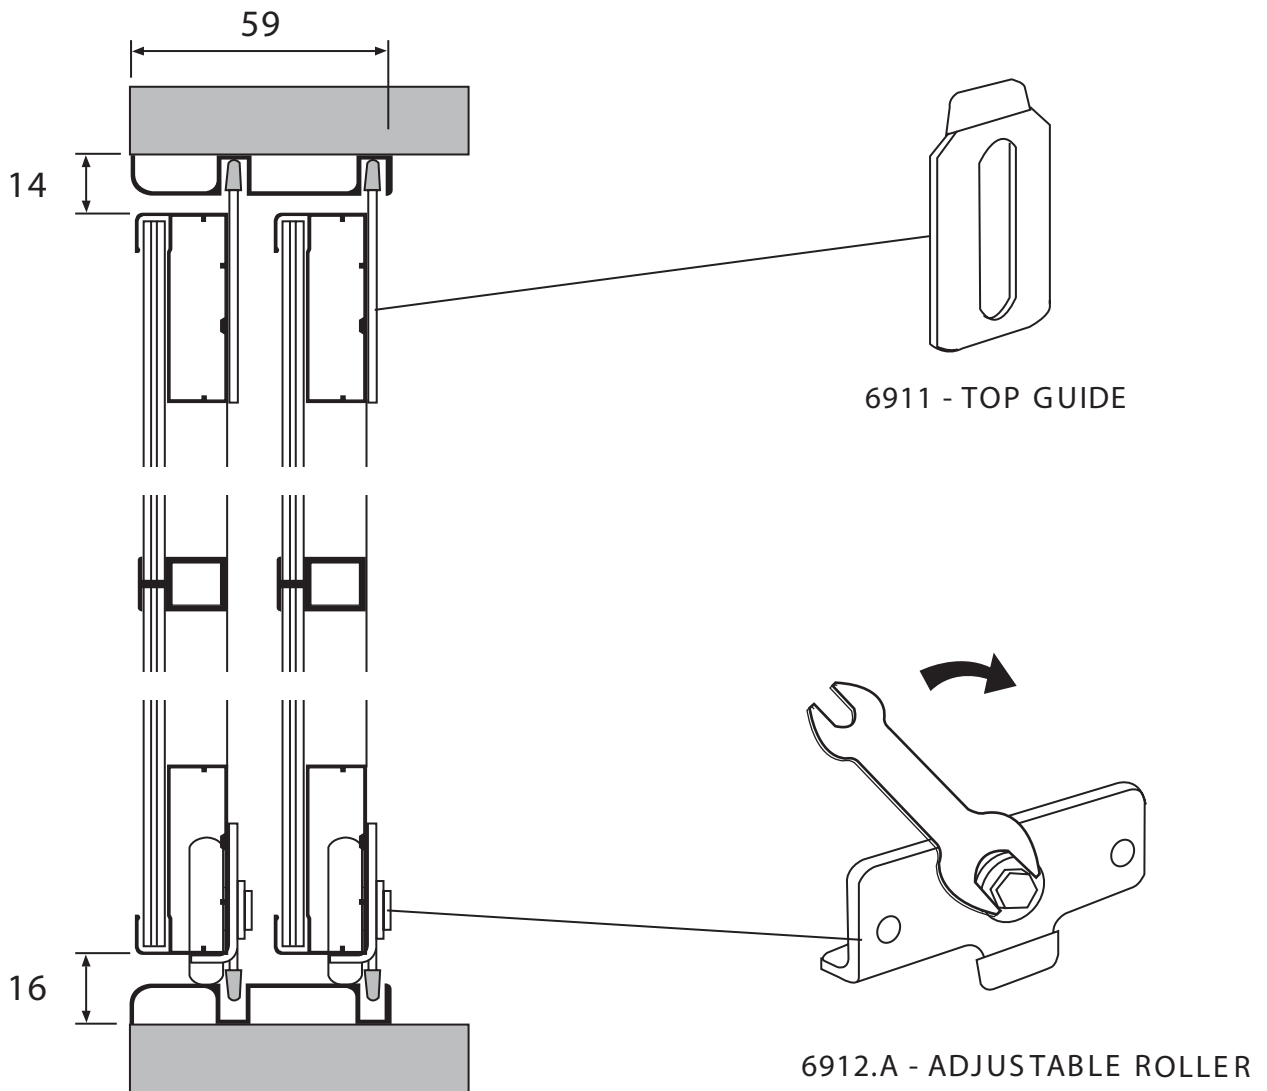

S9 SLIDING SYSTEM with 9863NA door frame

9865NA	9867NA	9879NA	2121NA