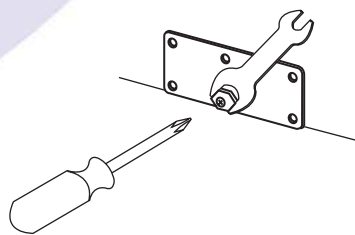

For Door Thickness 22mm

5 mm Glass

Internal Lower Guide

Lower Track

External Lower Guide

**Complete Sliding System**

Bottom Stopper

**S4 SLIDING DOOR for wardrobe (60 kgs)**  
aluminium frame glass door / aluminium frame ACP door

Maximum 5mm Adjustment  
\* Hey Key Provided