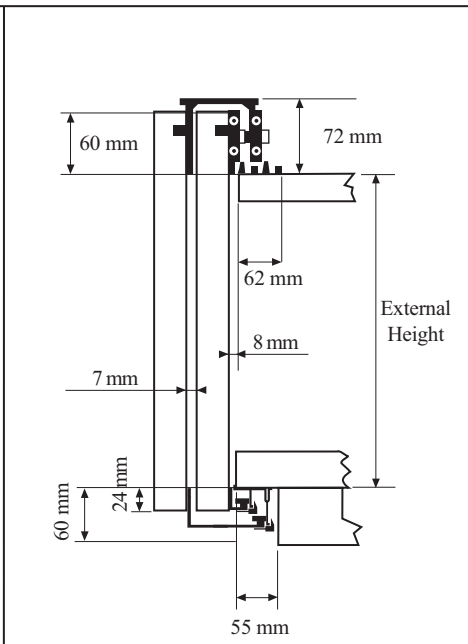

For Door Thickness 22mm

5 mm Glass

Internal Lower Guide

Lower Track

External Lower Guide

**Complete Sliding System**

Bottom Stopper

**S4 SLIDING DOOR for wardrobe (60 kgs)**  
aluminium frame glass door / aluminium frame ACP door

Maximum 5mm Adjustment  
\* Hey Key Provided