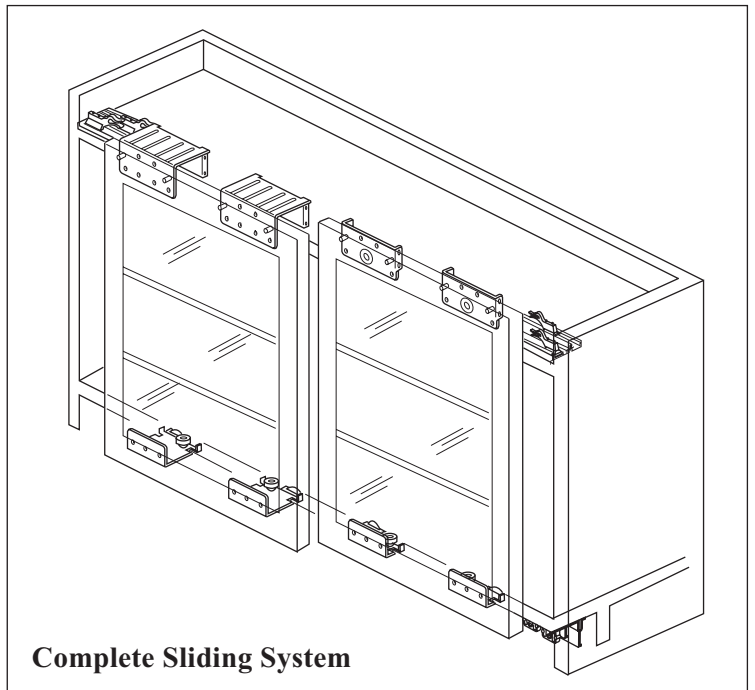

**S5 SLIDING DOOR for wardrobe (65kgs)**  
aluminium frame glass door / aluminium frame ACP door

**TYPE OF GLASS :**

A - Frosted Glass    IA - Acid-Etched Frosted Glass    MI - Mirror    Z - Clear    **Special Glass On Request**

# S5 LIDING DOOR FOR WARDROBE (65 kgs)

ART 9876  
Aluminium  
Frame  
Glass Door

Roller (External Door)

Top Stopper

9869  
Add On  
profile

Roller (Internal Door)

**\*Adjustable Top Track**

Divider

For Door Thickness 22mm

5 mm Glass

Internal Lower Guide

Lower Track

External Lower Guide

**Complete Sliding System**

Bottom Stopper

**S4 SLIDING DOOR for wardrobe (60 kgs)**  
aluminium frame glass door / aluminium frame ACP door

Maximum 5mm Adjustment  
\* Hey Key Provided