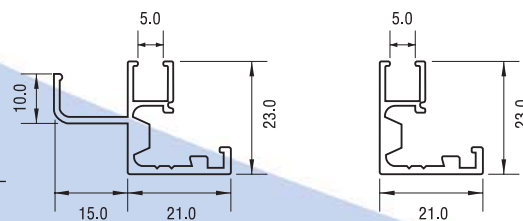

Art 9791 SWING DOOR with or without handle
 aluminium frame glass door / aluminium frame ACP door

Colour: WA
 With Handle Profile

Colour: SS
 With Handle Profile

Colour: PS

Handle Profile

COLOUR : PS - Pearl Silver SS - Stainless Steel Effect WA - Dark Cherry Woodgrain