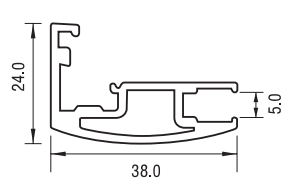

Art 9796 aluminium frame glass door SWING DOOR

Art 9889 aluminium frame ACP door SWING DOOR