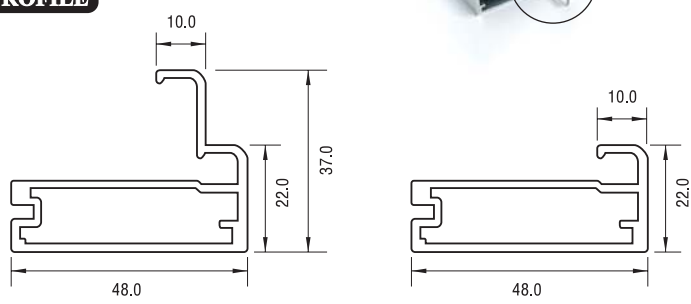

Art 9791 SWING DOOR with or without handle
 aluminium frame glass door / aluminium frame ACP door

Colour: WA
 With Handle Profile

Colour: SS
 With Handle Profile

Colour: PS

Handle Profile

COLOUR : PS - Pearl Silver SS - Stainless Steel Effect WA - Dark Cherry Woodgrain

TYPE OF GLASS : A - Frosted Glass IA - Acid-Etched Frosted Glass Z - Clear **Special Glass On Request**

**Art 9876 aluminium frame glass door SWING DOOR
with or without handle**

Art 9796 aluminium frame glass door SWING DOOR