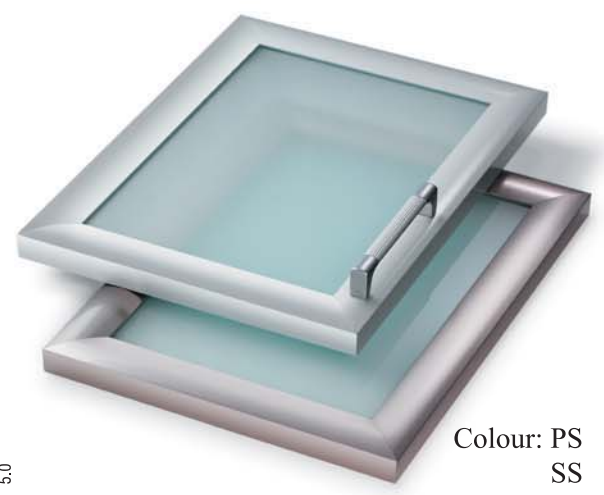

Art 9791 SWING DOOR with or without handle
 aluminium frame glass door / aluminium frame ACP door

Colour: WA
 With Handle Profile

Colour: SS
 With Handle Profile

Colour: PS

Handle Profile

COLOUR : PS - Pearl Silver SS - Stainless Steel Effect WA - Dark Cherry Woodgrain

TYPE OF GLASS : A - Frosted Glass IA - Acid-Etched Frosted Glass Z - Clear **Special Glass On Request**

**Art 9876 aluminium frame glass door SWING DOOR
with or without handle**

Art 9796 aluminium frame glass door SWING DOOR

Art 9889 aluminium frame ACP door SWING DOOR